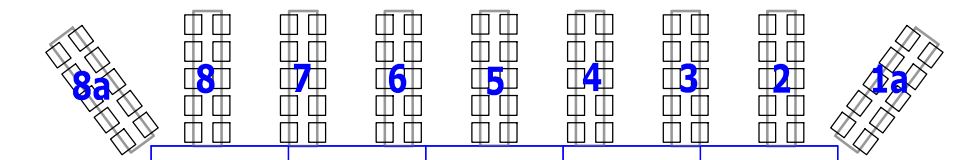

CH 3750mm

CH 3190mm

STAGE

**CENTRAL
LIVE**

tel 0405 698969
bill@cdoc.com.au